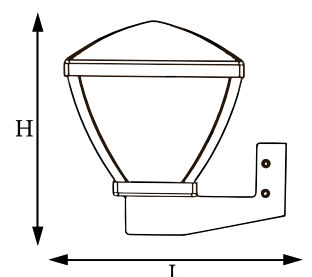

- DIMENSIONS

Model	ALWL101
L	230 mm
W	180 mm
H	220 mm

Al Andalus
Electrical solutions

Almodovar 1

ALWL101

-TECHNICAL SPECIFICATIONS

Model	ALWL101
Power	12 W
Luminous Efficacy	34 lm/W
Luminous flux	400 lm
CCT	3000K
CRI (Ra)	>80
IP	44