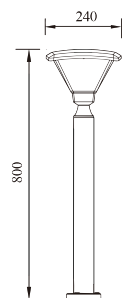

Al Andalus
Electrical solutions

Cordoba 4

ALBL104

- APPLICATIONS

Cordoba 4 an LED Decorative Bollard that is cost effective, stronger construction built to match architect's or designer's vision.

Applications include:

- DIMENSIONS

Model	ALBL104
H	800 mm
W	240 mm

Al Andalus
Electrical solutions

Cordoba 4 ALBL104

-TECHNICAL SPECIFICATIONS

Model	ALBL104
Power	8 W
Power factor	> 0.95
Luminous flux	480 lm
CCT	3000K
CRI (Ra)	>80
IP	54