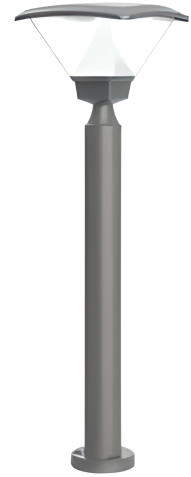

Al Andalus
Electrical solutions

Cordoba 4

ALBL104

- APPLICATIONS

Cordoba 4 an LED Decorative Bollard that is cost effective, stronger construction built to match architect's or designer's vision.

Applications include:

- Public areas.
- Gardens.
- Landscape.

- FEATURES

LED:

- [SMD]

DRIVER:

- Costant current driver.

HOUSING:

- [HEAVY-DUTY ALUMINIUM].
- [Electrostatic painting for corrosion, moisture and UV radiation resistance].
- Finishing color[Grey].

- DIMENSIONS

Model	ALBL104
H	800 mm
W	240 mm

Al Andalus
Electrical solutions

Cordoba 4 ALBL104

-TECHNICAL SPECIFICATIONS

Model	ALBL104
Power	8 W
Power factor	> 0.95
Luminous flux	480 lm
CCT	3000K
CRI (Ra)	>80
IP	54