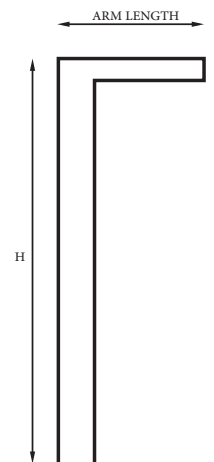

- DIMENSIONS

Model	ALPL-103-3	ALPL-103-4
L	80 mm	80 mm
W	80 mm	80 mm
ARM LENGTH	1000 mm	1000 mm
H	300 mm	400 mm

Al Andalus
Electrical solutions

Catalonya 3

ALPL103

-TECHNICAL SPECIFICATIONS

Model	ALPL-103-3	ALPL-103-4
LED Power	36 W	
Power factor	> 0.95	
Luminous efficacy	125 lm/W	
Luminous flux	4500 lm	
CCT	3000 K	
CRI (Ra)	>80	
IP	65	
LED lifespan	50.000 hrs	