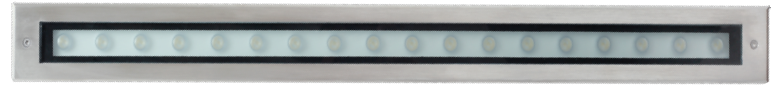

Al Andalus
Electrical solutions