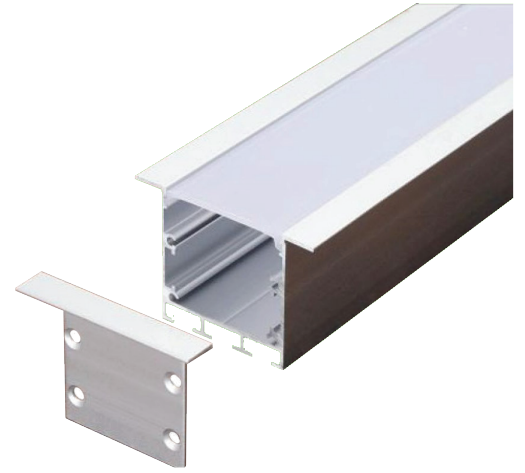

Al Andalus
Electrical solutions

Lleida

KR-5035AA

- Applications

- retail shops
- chainshops
- shopping mall
- gallery
- museum
- club etc.

- Specifications

Body Materials: Aluminium

Cover Materials: Acrylic

IP Rating: IP20

- Dimensions

Length: 1m, 2 m, 3 m